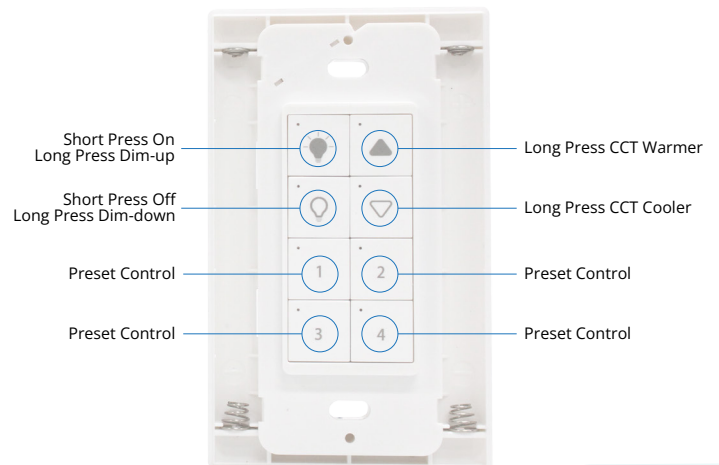

## STANDARD PLACEMENT FOR TEXT AND ICON

Options:

- 4 Button Battery 2 Presets CCT Control
- 4 Button Battery 2 Presets Dim Up/Down Control
- 4 Button Battery 4 Presets
- 6 Button Battery 4 Presets CCT Control
- 6 Button Battery 4 Presets Dim Up/Down Control
- 8 Button Battery 4 Presets Dim Up/Down CCT Control