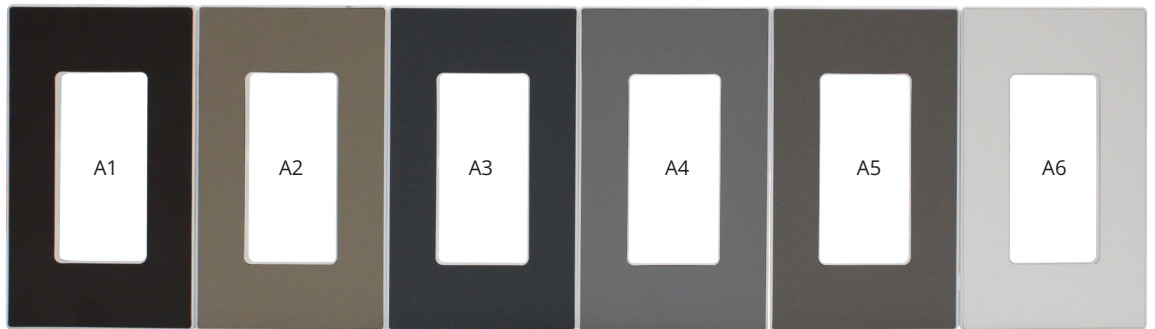

ATOM In-wall Switch

Non-neutral and Standard | Casambi Compatible

ORDER INFORMATION: WS-QRZZ-SY-XT

Sample Order: WS-NC04-N2-0A4
WS-QRZZ-SY- X T

WS-	Q		R		ZZ-		S		Y-		X		T			
	RELAY FOR AC ON/OFF		LOCATION		NUMBER OF BUTTONS		NEUTRAL WIRE		WIRELESS COMMUNICATION PROTOCOL		0-10V DIMMING		FACE PLATE COLOR (Optional Note 1)			
WS-	T	For Yes	A	For USA: 110 – 277VAC input	04	4 Buttons	0	Yes (With) for Zigbee or Bluetooth	1	Zigbee	0	No (Only option for Battery)	A1	Dark Chocolate		
			E	For Europe: 230VAC input									A2	Warm Caramel		
	N	For No (Only option for Battery)	C	For USA: Battery operated	06	6 Buttons	N	No (Without), for Zigbee only	2	Bluetooth *Note 2	1	Yes	A3	Moon Rock		
			D	For Europe: Battery operated *Note 1	08	8 Buttons							A4	Silver Gray		
															A5	Pebble Gray
															A6	Off-White
												W	No face plate			

Note 1: Not available, please call for more details.

Note 2: AC version, face plate is not included; Battery version, face plate is included A4 Silver Gray.

AVAILABLE PLATE COLOR

- A1 Dark Chocolate
- A2 Warm Caramel
- A3 Moon Rock
- A4 Silver Gray
- A5 Pebble Gray
- A6 Off-White