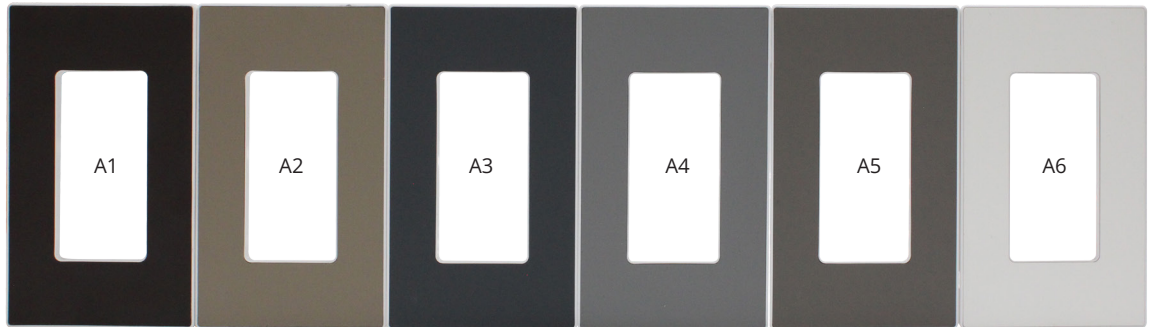

ATOM In-wall Switch

Non-neutral and Standard | Casambi Compatible

ORDER INFORMATION- WS-QRZZ-SY-XT

SAMPLE ORDER: WS-TA06-02-1A2

WS-	Q		R		ZZ		S		Y-		X-		T	
	RELAY FOR AC ON/OFF		LOCATION		NUMBER OF BUTTONS		NEUTRAL WIRE		WIRELESS COMMUNICATION PROTOCOL		0-10V DIMMING		FACE PLATE COLOR (Optional Note 1)	
WS	T	For Yes	A	For USA: 110 - 277VAC input	04	4 Buttons	0	Yes (With) for Zigbee or Bluetooth	1	Zigbee	0	No (Only option for Battery)	A1	Dark Chocolate
			E	For Europe: 230VAC input									A2	Warm Caramel
	N	For No (Only option for Battery)	C	For USA: Battery operated	06	6 Buttons	N	No (Without), for Zigbee only	2	Bluetooth <i>*Note 2</i>	1	Yes	A3	Moon Rock
			D	For Europe: Battery operated <i>*Note 1</i>									A4	Silver Gray
			A5	Pebble Gray										
			A6	Off-White										
W	No face plate													

Note 1: Not available, please call for more details.

Note 2: AC version, face plate is not included; Battery version, face plate is included A4 Silver Gray.

AVAILABLE PLATE COLOR

- A1 Dark Chocolate
- A2 Warm Caramel
- A3 Moon Rock
- A4 Silver Gray
- A5 Pebble Gray
- A6 Off-White