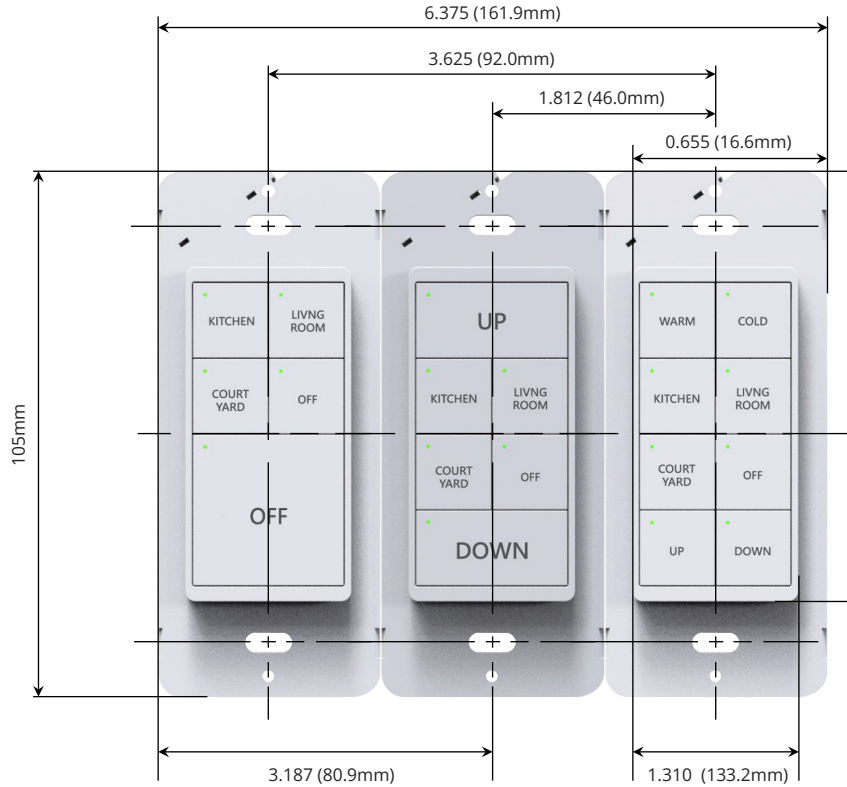

## WIRING DIAGRAMS

### STANDARD Casambi wall switch

### Typical line-neutral wiring diagram

## OUTLET, SWITCHES AND PLATE DIMENSIONS