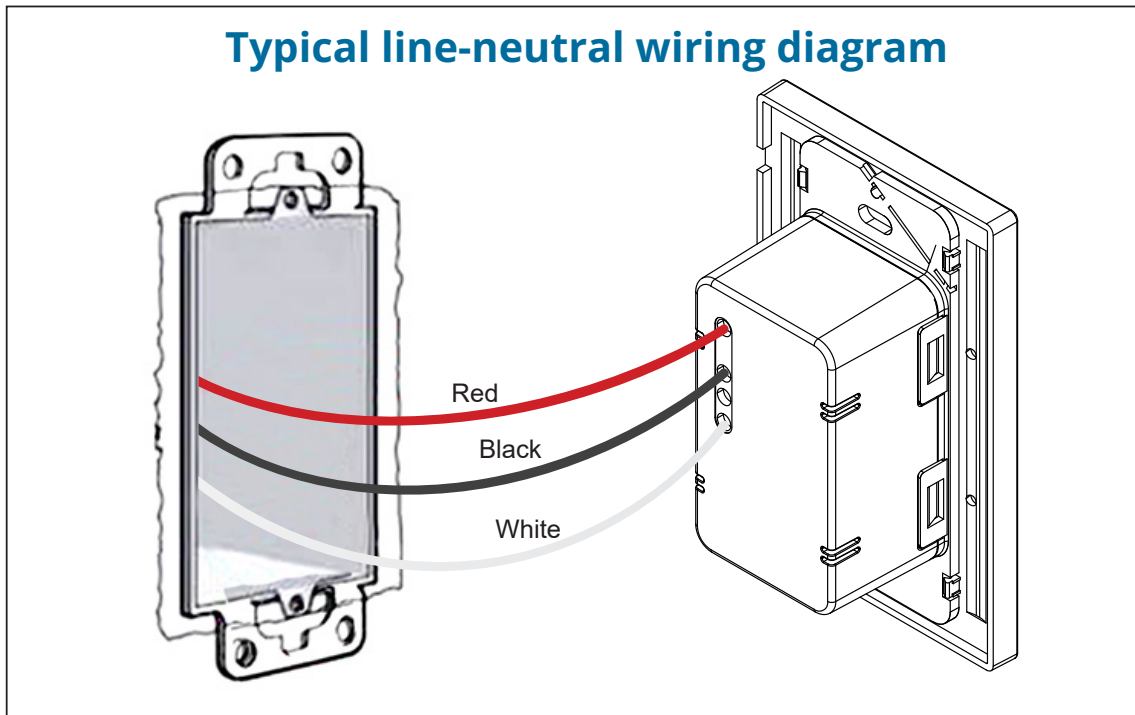

Typical line-neutral wiring diagram