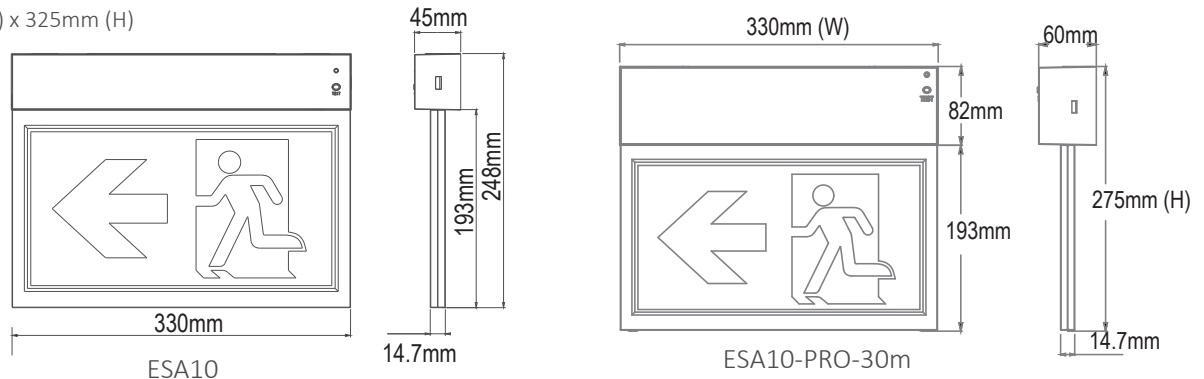

Tuya: application and Tuya cloud control). Wired DALI optional if required.

PRODUCT DIMENSION:

ESA10-PRO-40M: 330mm (W) x 325mm (H)

ESA10/11 Kit

Spring, use LED
down light spring

LED & Indicator

ESA10 Series

Emergency Exit Sign | EU Certified Solution

Recessed Kit For ESA10 & ESA11
ESA10 Side Mounting Kit

BENEFITS:

- Compact and decoration design
- Cutting hole 370 x 55mm
- Easy installation
- Material of luminaire compliant with the glow wire test at temperature of 850°C
- RoHS compliant
- Strong side mount kit, material steel with paint