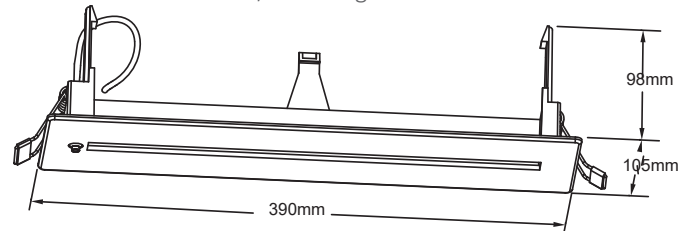

ESA10/11-PRO ceiling recessed kit