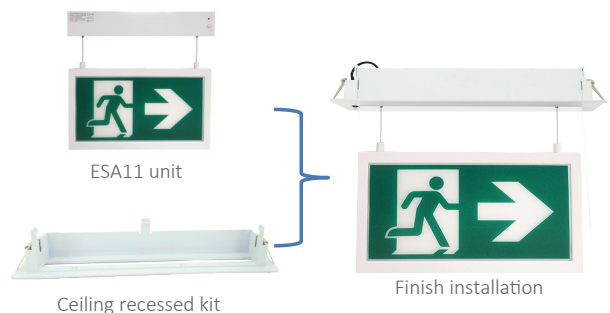

Emergency Exit Sign | EU Certified Solution

Recessed Kit For ESA10 & ESA11
ESA10 Side Mounting Kit

BENEFITS:

- Compact and decoration design
- Cutting hole 370 x 55mm
- Easy installation
- Material of luminaire compliant with the glow wire test at temperature of 850°C
- RoHS compliant
- Strong side mount kit, material steel with paint

Side mounting Kit

ESA10/11 ceiling recessed kit

ESA10/11-PRO ceiling recessed kit

Recessed Kit For ESA10

ESA10 unit

Ceiling recessed kit

Finish installation

Recessed Kit For ESA11

ESA11 unit

Ceiling recessed kit

Finish installation

Recessed Mounting Kit, Simple & Easy Installation, Separate Package for Recessed Version