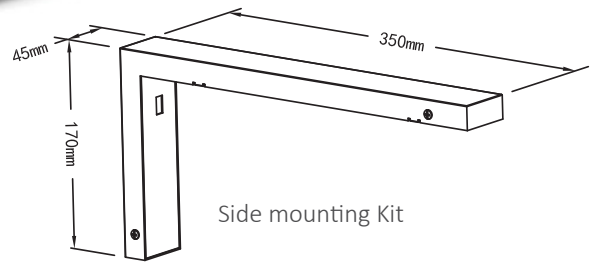

Tuya: application and Tuya cloud control). Wired DALI optional if required.

PRODUCT DIMENSION:

ESA10-PRO-40M: 330mm (W) x 325mm (H)

ESA10/11 Kit

Spring, use LED
down light spring

LED & Indicator

ESA10 Series

Emergency Exit Sign | EU Certified Solution

Recessed Kit For ESA10 & ESA11
ESA10 Side Mounting Kit

BENEFITS:

- Compact and decoration design
- Cutting hole 370 x 55mm
- Easy installation
- Material of luminaire compliant with the glow wire test at temperature of 850°C
- RoHS compliant
- Strong side mount kit, material steel with paint