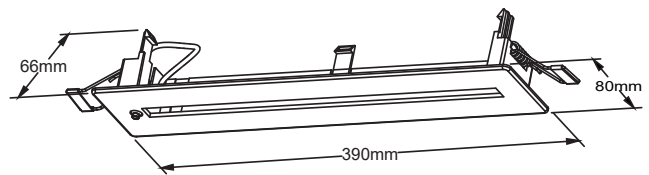

ESA10/11 ceiling recessed kit