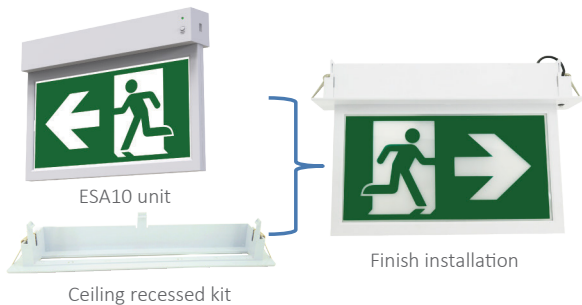

Emergency Exit Sign | EU Certified Solution

Recessed Kit For ESA10 & ESA11
ESA10 Side Mounting Kit

BENEFITS:

- Compact and decoration design
- Cutting hole 370 x 55mm
- Easy installation
- Material of luminaire compliant with the glow wire test at temperature of 850°C
- RoHS compliant
- Strong side mount kit, material steel with paint

Side mounting Kit

ESA10/11 ceiling recessed kit

ESA10/11-PRO ceiling recessed kit

Recessed Kit For ESA10

ESA10 unit

Ceiling recessed kit

Finish installation

Recessed Kit For ESA11

ESA11 unit

Ceiling recessed kit

Finish installation

Recessed Mounting Kit, Simple & Easy Installation, Separate Package for Recessed Version