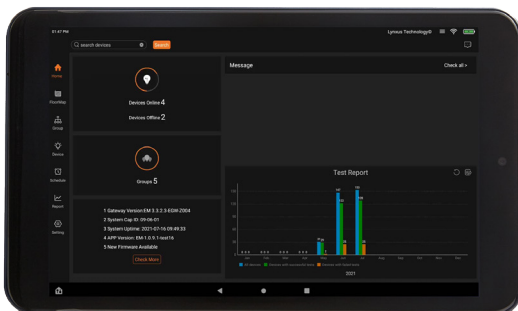

Project Name:	
Type:	

EGW-Z004

Emergency Device Gateway.

The **EGW-Z004** gateway make emergency egress lighting testing and reporting easier than ever. It is designed with its patented wireless algorithm to provide a quick but secured path to all of egress lighting fixtures in its network. It is well equipped to control and provide seamless communications to up to 100 emergency devices. You can also bridge multiple EGW-Z004-M-S, the secondary gateways to increase the network size to have over 2000 emergency devices in one network.

PRODUCT FEATURE

- Seamlessly bridge between Internet and PAN
- Input: 5VDC/ 1A wall adapter
- Scalable with multi-gateway setup
- State-of-the-art algorithms providing adequate communication up to 100 emergency devices
- Easy commissioning, easy to use and easy to control
- Autonomous testing of all devices through scheduling
- Testing reporting access and export is easy
- Equipped with an internal battery to provide 3 hours power during power outage for the gateway to continue to work with the battery powered emergency devices.
- Support complete Backup and Restore functions to provide full system and user data safety.
- Available to be configured to work with LynxEM cloud service when the cloud service has been chosen
- Autonomous e-mail reporting is easy
- Support both AP and Station modes for WIFI connection
- OTA makes updating easy and stay current
- Highly secure 128-bit AES-based encryption system

WARRANTY

- See [Limited Warranty Policy](#) for more additional information

SPECIFICATION	EGW-Z004
OPERATING ENVIRONMENT	-20 - +65°C
READIO PROPERTIES	2.4GHz Wifi and Zigbee +19.5dBm Transmit Power
I/O PORT	2 x 10/ 100Mbps Ethernet 1 x USB 3.0
DIMENSIONS	200 x 120 x 30 (L x W x H)
WARRANTY	5 Years