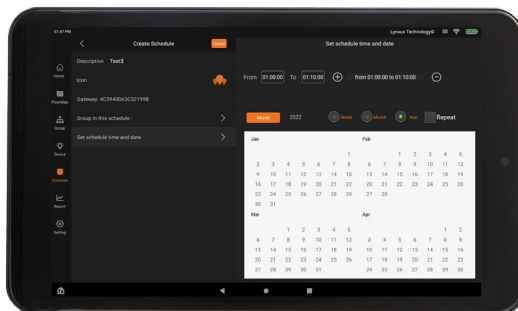

Schedule Page