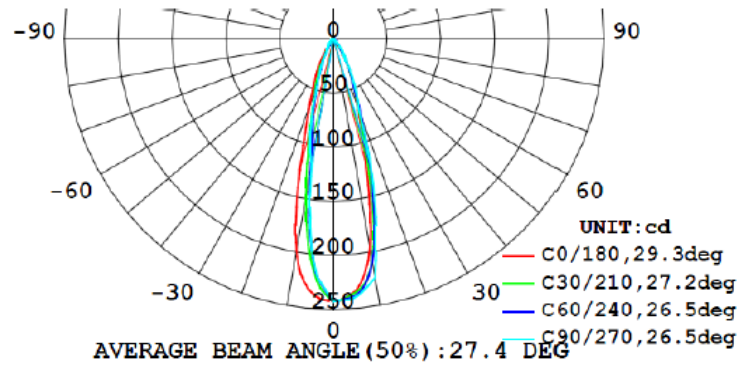

Project Name:	
Type:	

WEXH-800L/ 810L Series

LED Emergency Light
Wireless Reporting Compatible

NFPA 101 requires 1.0 foot-candle average and 0.1 foot-candle minimum with a 40:1 maximum/ minimum ratio. The corridor used is 100 feet long, 10 feet ceiling with a 6 feet walkway and 6 & 3 feet path of egress for calculation. The reflectance are 80% ceiling, 50% walls and 20% floors. The fixture mounting height is 7.5 feet/ 10ft.