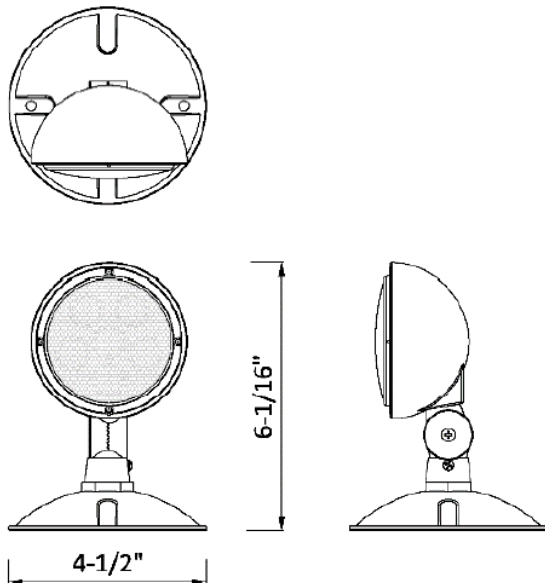

MODEL LIST AND RATING

MODEL LIST	LAMP HEAD	INPUT VOLTAGE	INOUT POWER	LUMEN OUTPUT
WEXH-810L-2W	Dual head	DC 3-12V	2W	200lm
WEXH-810L-1.5W	Dual head	DC 3-12V	1.5W	150lm
WEXH-800L-1W	Single head	DC 3-12V	1W	100lm
WEXH-800L-0.75W	Single head	DC 3-12V	0.75W	75lm

Project Name:	
Type:	

WEXH-800L/ 810L Series

LED Emergency Light
Wireless Reporting Compatible

NFPA 101 requires 1.0 foot-candle average and 0.1 foot-candle minimum with a 40:1 maximum/ minimum ratio. The corridor used is 100 feet long, 10 feet ceiling with a 6 feet walkway and 6 & 3 feet path of egress for calculation. The reflectance are 80% ceiling, 50% walls and 20% floors. The fixture mounting height is 7.5 feet/ 10ft.

MODEL LIST	SPACING DISTANCE			
	7.5FT HEIGHT	7.5FT HEIGHT	10FT HEIGHT	10FT HEIGHT
	3FT HEIGHT	6FT HEIGHT	3FT HEIGHT	6FT HEIGHT
WEXH-810L-2W	32ft	27ft	27ft	25ft
WEXH-810L-1.5W	25ft	22ft	22ft	19ft
WEXH-800L-1W	15ft	12ft	12ft	10ft
WEXH-800L-0.75W	13ft	10ft	10ft	9ft

PRODUCT DIMENSION

WEXH-800

WEXH-810