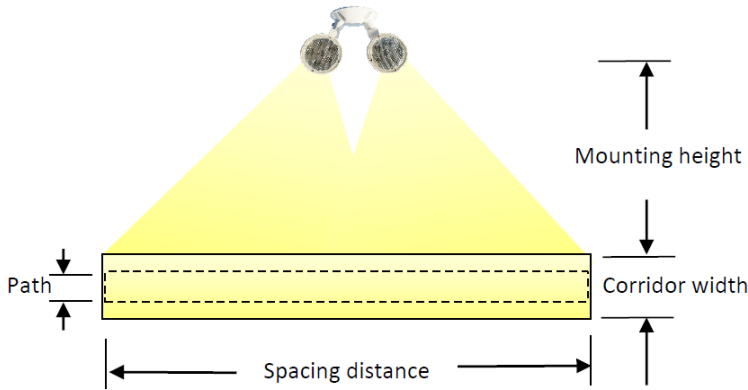

RELATED PRODUCTS

- [WEXH-900L/ 910L LED Remote head](#)
- [EXL-660 Emergency Light](#)
- [EXL-700 Emergency Light](#)
- [EXL-1960 Emergency Light](#)

ORDER INFORMATION: EXAMPLE: WEXH-810L-2W-B

WEXH	-	-	-
MODEL	LAMP HEAD	LED LAMP	COLOR
WEXH	800L Single head	1W Single head, 1W load	W White
	810L Dual head	0.75W Single head, 0.75W load	B Black
		1.5W Dual head, 2W load	G Gray
		2W Dual head, 1.5W load	

MODEL LIST AND RATING

MODEL LIST	LAMP HEAD	INPUT VOLTAGE	INOUT POWER	LUMEN OUTPUT
WEXH-810L-2W	Dual head	DC 3-12V	2W	200lm
WEXH-810L-1.5W	Dual head	DC 3-12V	1.5W	150lm
WEXH-800L-1W	Single head	DC 3-12V	1W	100lm
WEXH-800L-0.75W	Single head	DC 3-12V	0.75W	75lm

Project Name:	
Type:	

WEXH-800L/ 810L Series

LED Emergency Light
Wireless Reporting Compatible

NFPA 101 requires 1.0 foot-candle average and 0.1 foot-candle minimum with a 40:1 maximum/ minimum ratio. The corridor used is 100 feet long, 10 feet ceiling with a 6 feet walkway and 6 & 3 feet path of egress for calculation. The reflectance are 80% ceiling, 50% walls and 20% floors. The fixture mounting height is 7.5 feet/ 10ft.